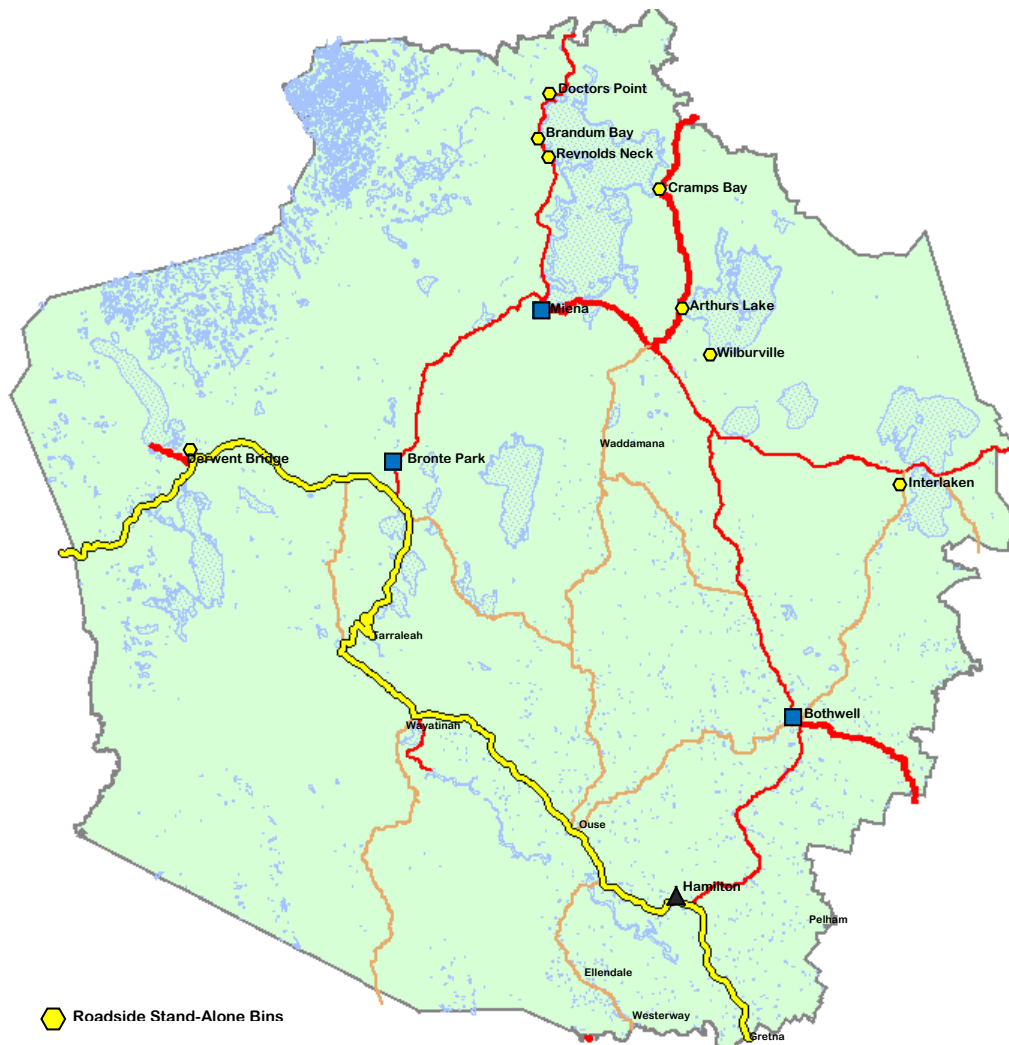

▲ **Location of Refuse Disposal Site** (Restricted Opening Hours)

- **Hamilton** – Mount Road, Hamilton

■ **Location of Waste Transfer Stations** (Restricted Opening Hours)

- **Bothwell** – 1755 Highland Lakes Road, Bothwell
- **Bronte Park** – 317 Marlborough Road, Bronte Park
- **Miena** – 7560 Highland Lakes Road, Miena

◈ **Location of Roadside Bins**

- **Reynolds Neck** – Cleared area on left at entrance to Reynolds Neck Road
- **Brandum Bay** – Boat ramp road on left hand side
- **Doctors Point** – Wallace Road on right of fire water tanks
- **Cramps Bay** – Near boat ramp
- **Interlaken** – Laycock Drive approx. 200m from first shack
- **Arthurs Lake Shop** – Carpark of Arthurs Lake Shop, 40 Arthurs Lake Road, Arthurs Lake
- **Wilburville** – Corner Arthurs Lake Road & Tea Tree Bay Road
- **Derwent Bridge** – Derwent Bridge Hotel

- ◈ Roadside Stand-Alone Bins
- Waste Transfer Stations (Restricted Opening Hours)
- ▲ Refuse Disposal Site (Restricted Opening Hours)